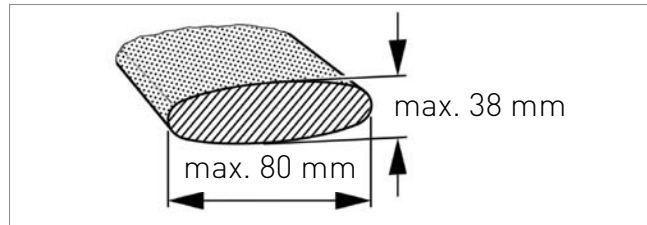

# ADAPTER SET FOR WIDE ROOF RACKS (MAX. 80MM) WITHOUT GROOVE GUIDE

Fig. shows wide roof rack without groove guide

Caution: Mount only on roof racks designed and approved by the manufacturer for supporting roof loads (e.g. roof boxes and bicycles).