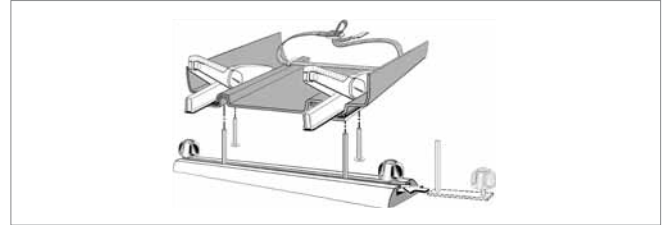

# SLIDING ADAPTER FOR ROOF RACKS WITH INSET GROOVE GUIDE

Fig. shows cross bar with inset groove guide with a sliding adapter

NOTE: For cross bars with C-profile (groove guide) KAMEI only use sliding adapters to be inserted into the groove guide as designed by the cross bar manufacturer. Thus the optimal fixation of the roof box on the cross bar is ensured.