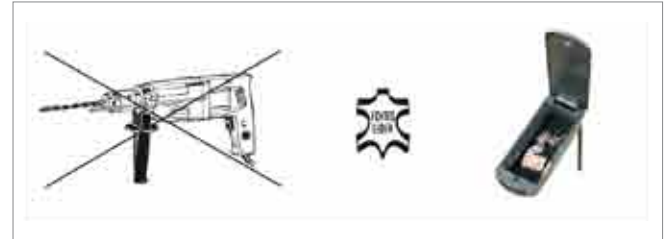

Easy mounted without drilling - fixation on the seat rail.

The top is covered with high-quality leather.

Roomy storage compartment - also available with cooling to keep your beverages cold.