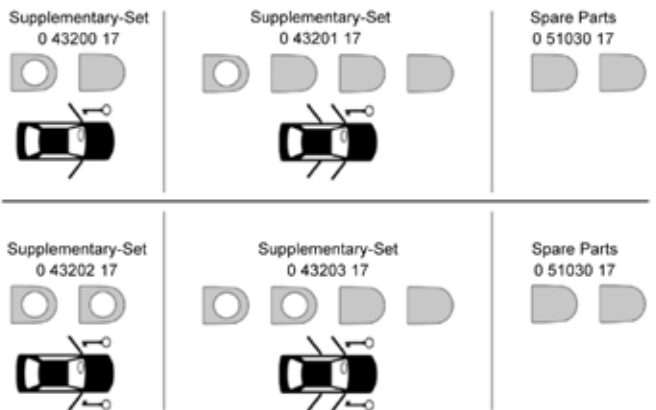

## SUPPLEMENTARY-SET HIGH-GRADE STEEL POLISHED

7

7a

Caution:

The supplementary pieces for grips without a lock cannot be stuck to grips with a lock as the fit is different.

Charts see p. 58