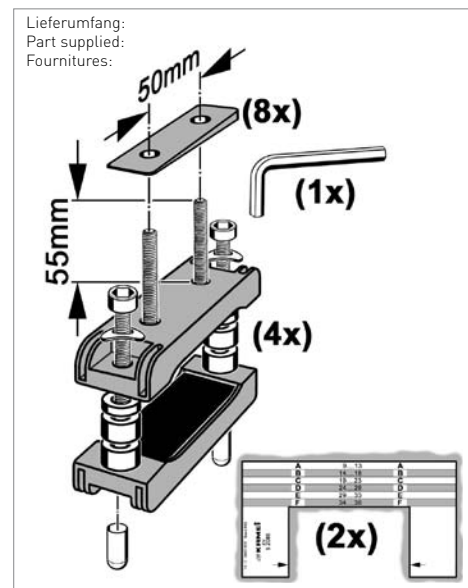

# ADAPTER SET FOR WIDE ROOF RACKS (MAX. 80MM) WITHOUT GROOVE GUIDE

Fig. shows wide roof rack without groove guide

Caution: Mount only on roof racks designed and approved by the manufacturer for supporting roof loads (e.g. roof boxes and bicycles).