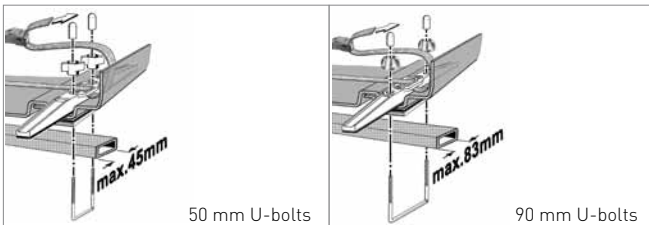

U-Bolts mounting kit for roof boxes with 50 mm Comfort Sliding Fitting e.g. Delphin, Route 66, Freeway, ATU Diamant, Topstar, Grizzly und Sahara, Husky L, Husky XXL

Package contents:
4 U-Bolts, width 50 mm (thread M6)
2 belts (2,5 m each)

0 52695 10

U-Bolts only 50 mm (4 pieces)

0 52040 07

U-Bolts mounting kit for roof boxes with 90 mm Comfort Sliding Fitting e.g. Delphin, Husky L, Husky XXL

Package contents:
4 U-Bolts, width 90 mm (thread M8)
2 belts (2,5 m each)

Suitable for:

Husky XXL

0 52697 10

Delphin und Husky L

0 52699 10

U-Bolts only 90 mm (4 pieces)

0 52043 07