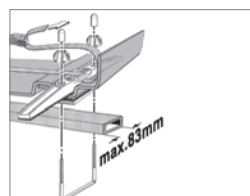

„90 mm U-bolts“