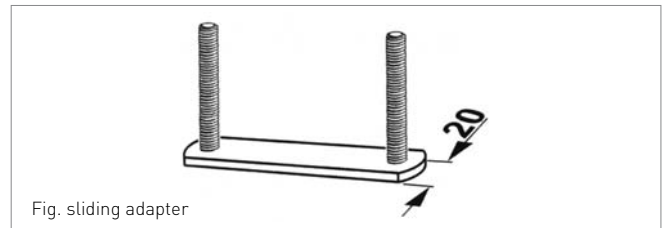

Fixed drilling  
16 log drillings in floor, 500 mm distance

Fig. sliding adapter

Fitting Kit for Fig. 1  
Comfort Sliding Fitting

Contents:  
4 sliding adapters  
4 square neck bolts  
8 nuts

Z 071 960 / 0 52003 10