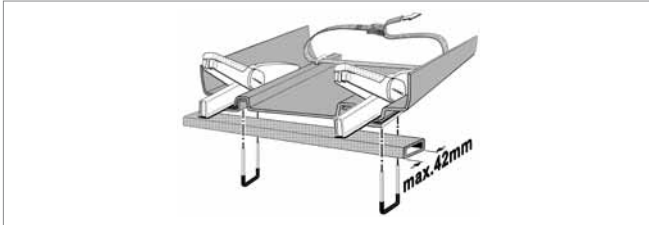

SPARE PARTS

U-Bolts mounting kit for roof boxes with Quick Fitting System
e.g. Corvara

Package contents:
4 hexagon head bolts (dimensions: 50 x 90 mm)
for up to 42 mm roof rack width
2 belts (2,5 m each)

0 52091 10

U-Bolts only (4 pieces)

0 52089 10