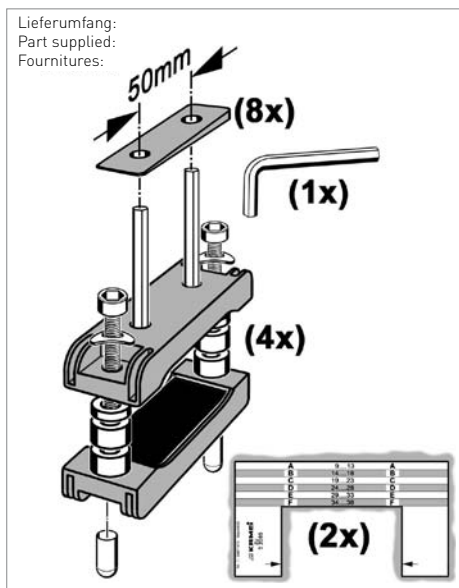

# ADAPTER SET FOR WIDE ROOF RACKS (MAX. 80MM) WITHOUT GROOVE GUIDE

Fig. shows wide roof rack without groove guide

Caution: Mount only on roof racks designed and approved by the manufacturer for supporting roof loads (e.g. roof boxes and bicycles).