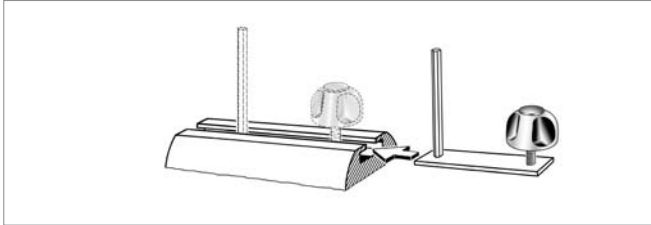

# SLIDING ADAPTER FOR ROOF RACKS WITH INSET GROOVE GUIDE

Fig. shows cross bar with inset groove guide with a sliding adapter

NOTE: For cross bars with C-profile (groove guide) KAMEI only use sliding adapters to be inserted into the groove guide as designed by the cross bar manufacturer. Thus the optimal fixation of the roof box on the cross bar is ensured.