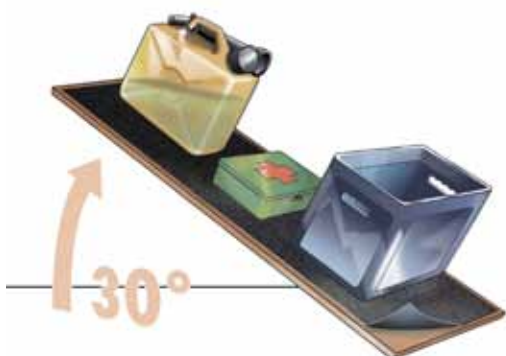

SAFETY

NON-SLIP MATTING

- + Easily cut with normal scissors
- + Universal use
- + Non-slip
- + Shock and sound-absorbent
- + Permeable to air, washable