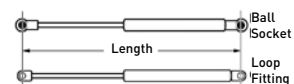

GAS PRESSURE STRUTS

307 mm long, 100 N with loop-fitting; Ø 8,3 mm	0 52582 01
265 mm long, 110 N with loop-fitting; Ø 6,3 mm	0 52583 01
585 mm long, 100 N with loop-fitting; Ø 9,5 mm	0 52584 01
375 mm long, 90 N with ball socket	0 52597 01
269 mm long, 90 N with ball socket	0 52598 01